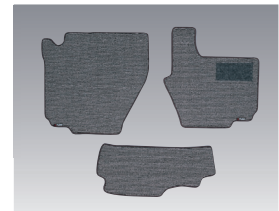

□ QZ030520 Set Driver's and Passenger's