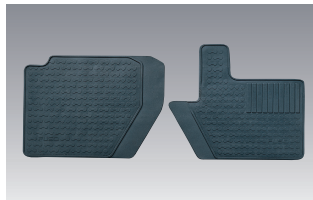

MITSUBISHI FUSO
GENUINE PARTS

Chrome Front Corner Panel

LHD and RHD

FK61 FM65 FM61

- MK434660 Panel, FR Corner Left Side
- MK434661 Panel, FR Corner Right Side

Chrome Front Grill

LHD

FK61 FM65

FK61 FK62 FK65 FM65 FM67 FM61 FN61 FN62 FN63 FN64

□ QZ030515 Set Left Side and Right Side

Chrome Skirt Bumper LHD

FK61 FM65

□ MC930434

Rubber Mat RHD

FK61 FK62 FK65 FM65 FM67 FN61 FN62 FN63 FN64

□ QZ030516 Set Driver's and Passenger's

Floor Carpet RHD

FK61 FK62 FK65 FM65 FM67 FM61 FN61 FN62 FN63 FN64

□ QZ030518 Set Driver's and Passenger's

□ QZ030520 Set Driver's and Passenger's

Chrome Step Wall

LHD

FK61 FM65 FM61

□ QZ030524 Set Left Side and Right Side