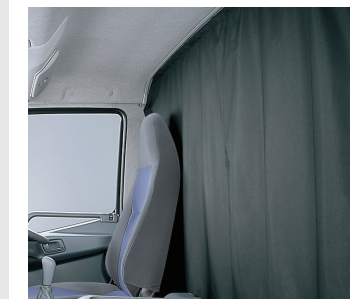

Bedroom Curtain

RHD

- FK61 FK62 FK65 FM65 FM67 FN61 FN62 FN63 FN64

- QZ030612
- QZ030613
- QZ030614