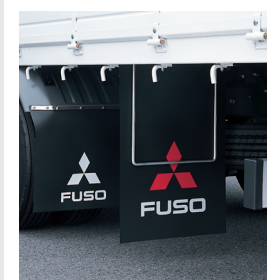

Mud Guard Frame LHD and RHD

FP51 FP54 FU51 FV51 FV54 FS52
QZ030487 Set Left Side and Right Side