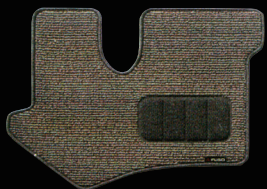

MITSUBISHI FUSO
GENUINE PARTS

Floor Carpet RHD

Black & Gray

- ❑ **QZ030737** Set Driver's and Front Passenger's
- ❑ **QZ030526** Driver's Seat
- ❑ **QZ030740** Front Passenger Seat

Light Brown

- ❑ **QZ030736** Set Driver's and Front Passenger's
- ❑ **QZ030738** Driver's Seat
- ❑ **QZ030739** Front Passenger Seat

**NOW
AVAILABLE**

MITSUBISHI FUSO **Rosa**

ACCESSORIES

Refined beauty in every detail

All for you

MITSUBISHI FUSO TRUCK & BUS CORPORATION

Side Visor RHD

❑ **QZ030721**
Set LH and RH

Chrome Mirror Cover RHD

Power Mirror
❑ **QZ030722**
Set LH and RH

Manual Mirror
❑ **QZ030723**
Set LH and RH

Side Curtain LHD and RHD

Long-Body
❑ **QZ030724** Lace
Super-Long-Body
❑ **QZ030725** Lace

Long-Body
❑ **QZ030726**
Super-Long-Body
❑ **QZ030727**